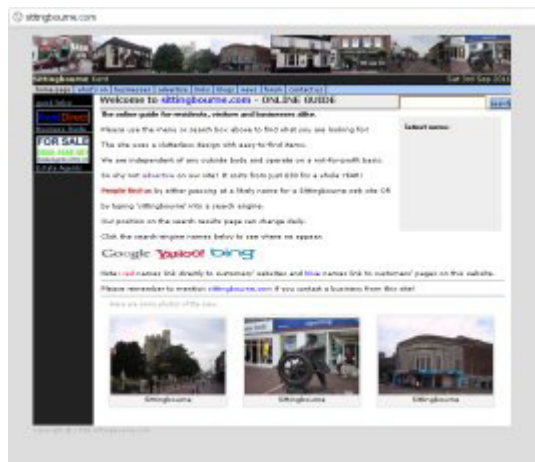

Promote your business locally on our website...

sittingbourne.com

available to locals and the whole world alike...

(web site home page - screenshot)

sample platinum/gold listings:

Your Business Here (links to your own website) 1 Any Road, SITTINGBOURNE, ME9 0AA 01795 123456 | Fax: 01795 654321 | Mob: 07890 123456	example ad with a link to your website (opens in a new window)	

Your Business Here (links to your page on this site) 1 Any Road, SITTINGBOURNE, ME9 0AA 01795 123456 | Fax: 01795 654321 | Mob: 07890 123456	example ad with a link to your page on our website (opens in the same window)	

sample silver listings:

Your Business Here 1 Any Road, SITTINGBOURNE, ME9 0AA | 01795 123456 (links to your own website)

Your Business Here 1 Any Road, SITTINGBOURNE, ME9 0AA | 01795 123456 (links to your page on our website)

sample bronze listing:

Your Business Here | 01795 123456 (name and number only - no link)

we also offer: **website** hosting/design/updating/admin
domain name registration/renewal/admin

please mention the **sittingbourne.com website** when contacting advertisers

ADVERTISING OPTIONS

PLATINUM (£120 per year) includes:

- a graphic link to your site from our HOME page.
- Only ONE link per business category will appear on the HOME page.
- an enhanced listing at the top of results on the BUSINESSES & SEARCH RESULTS pages.

GOLD (£90 per year) includes:

- an enhanced listing at the top of results (after PLATINUM) on the BUSINESSES & SEARCH RESULTS pages.

SILVER (£60 per year) includes:

- a listing (with a link) at the top of results (after PLATINUM & GOLD) on the BUSINESSES & SEARCH RESULTS pages.

BRONZE (£30 per year) includes:

- a name & number listing (without a link) on the BUSINESSES & SEARCH RESULTS pages.

FAQs

Q. I already have my own website so why should I advertise on yours?

A. Think of our website as a sort of online Yellow Pages plus more!
People visit our website for information and other items of interest including our searchable Business Directory and What's On Guide. We are adding to the site all the time.

Q. How do people find your website?

A. If you do a search for the word 'sittingbourne' in Bing or Yahoo, we usually appear on the FRONT page of search results!
People also find us by 'guessing' at a name for a local website.

Q. What will it cost me?

A. We charge £60 per year for a listing with link to your own website. Other options as above.
If you don't have a website, we can construct and host a simple page showing your details along with your logo and a photo. This we do for FREE!

Q. Is there a budget option?

A. Yes. For £30 per year, you can have a name & number only listing. Please note this option does NOT include a link to your website but is ideal to ensure you appear in the Business Guide.

Q. How do I join?

A. Simply visit our website, select 'advertise' from the menu, click 'join us', fill-in and submit the form!

COMMENTS/QUESTIONS

Use the space below to note any comments or questions prior to contacting us!

please call us on **0800 1956 561** to advertise